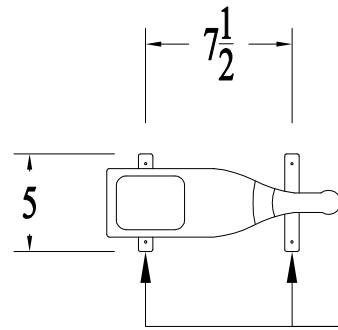

** ALL DIMENSION ARE FROM THE CENTER OF THE WINE PEGS*

2 SETS - $\frac{3}{8}$ " x 5" WINE PEGS
4 SETS - $\frac{1}{8}$ " CABLES

PLAN

ELEVATION

METAL WINE PEGS
SIDE ELEVATION

ACRYLIC WINE PEGS
SIDE ELEVATION

Approved: _____ Date: _____

CABLE WINE PEGS

Series: CABLE WINE PEGS	Ceiling Height: 24	Wood Type: NONE	
Project Number: CABLE WINE PEGS	Racking Height: 36	Stain Option: NONE	
Designed by: EA	Max Capacity: 4	Finish Option: CHROME	
Date: 08-01-2024	Scale: NONE	Lacquer: NONE	