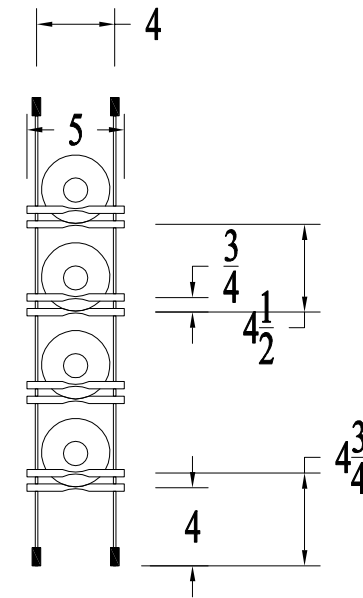

** ALL DIMENSION ARE FROM THE CENTER OF THE WINE PEGS*

2 SETS - $\frac{3}{8}$ " x 5" WINE PEGS
4 SETS - $\frac{1}{8}$ " CABLES

PLAN

ELEVATION

METAL WINE PEGS
SIDE ELEVATION

ACRYLIC WINE PEGS
SIDE ELEVATION

Approved: _____ Date: _____

CABLE WINE PEGS

Series: CABLE WINE PEGS	Ceiling Height: 24	Wood Type: NONE	
Project Number: CABLE WINE PEGS	Racking Height: 36	Stain Option: NONE	
Designed by: EA	Max Capacity: 4	Finish Option: CHROME	
Date: 08-01-2024	Scale: NONE	Lacquer: NONE	