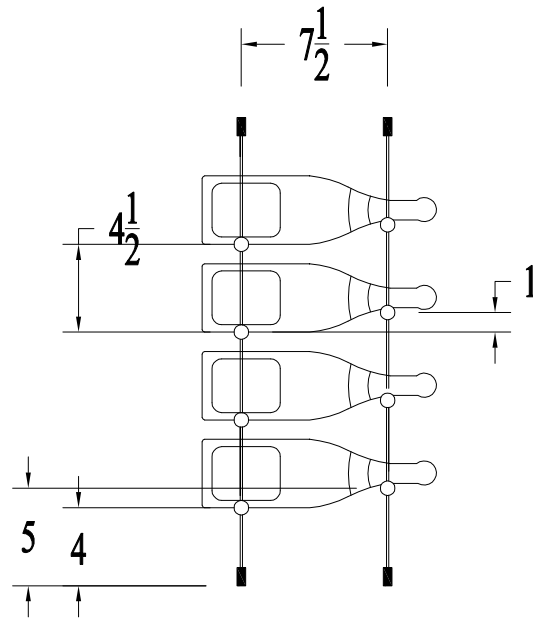

** ALL DIMENSION ARE FROM THE CENTER OF THE WINE PEGS*

2 SETS - $\frac{3}{8}$ " x 5" WINE PEGS
4 SETS - $\frac{1}{8}$ " CABLES

PLAN

ELEVATION

METAL WINE PEGS
SIDE ELEVATION

ACRYLIC WINE PEGS
SIDE ELEVATION

Approved: _____ Date: _____

CABLE WINE PEGS

Series: CABLE WINE PEGS	Ceiling Height: 24	Wood Type: NONE	
Project Number: CABLE WINE PEGS	Racking Height: 36	Stain Option: NONE	
Designed by: EA	Max Capacity: 4	Finish Option: CHROME	
Date: 08-01-2024	Scale: NONE	Lacquer: NONE	