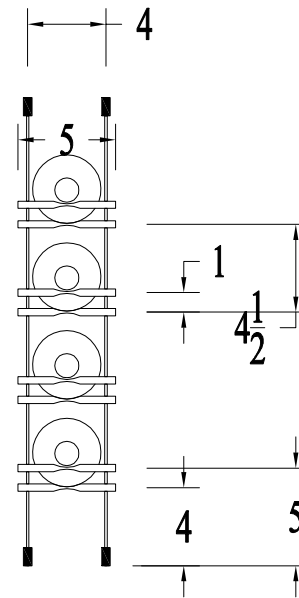

** ALL DIMENSION ARE FROM THE CENTER OF THE WINE PEGS*

2 SETS - $\frac{3}{8}$ " x 5" WINE PEGS
4 SETS - $\frac{1}{8}$ " CABLES

PLAN

ELEVATION

METAL WINE PEGS
SIDE ELEVATION

ACRYLIC WINE PEGS
SIDE ELEVATION

Approved: _____ Date: _____

CABLE WINE PEGS

Series: CABLE WINE PEGS	Ceiling Height: 24	Wood Type: NONE	
Project Number: CABLE WINE PEGS	Racking Height: 36	Stain Option: NONE	
Designed by: EA	Max Capacity: 4	Finish Option: CHROME	
Date: 08-01-2024	Scale: NONE	Lacquer: NONE	