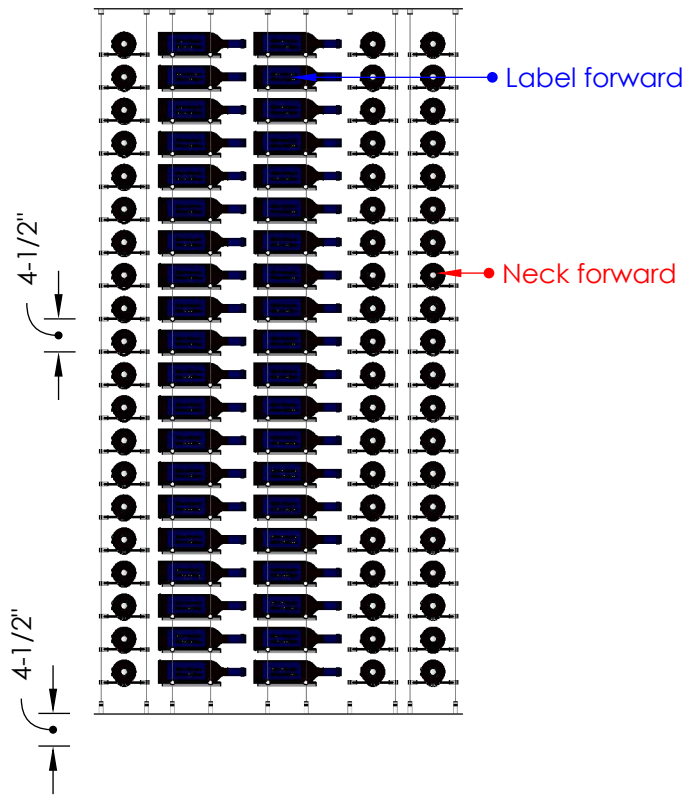

# Float Racking: Minimum Spacing Between Bottles & Columns

## Elevation

ALL MEASUREMENTS ARE FROM CENTER OF CLIP

## Plan View

**DIMENSIONS IN RED = NECK FORWARD RACKING**  
**DIMENSIONS IN BLUE = LABEL FORWARD RACKING**  
**DIMENSIONS IN BLACK = LABEL FORWARD RACKING MEETING NECK FORWARD RACKING**

ALL MEASUREMENTS ARE FROM CENTER OF MOUNTING LOCATION