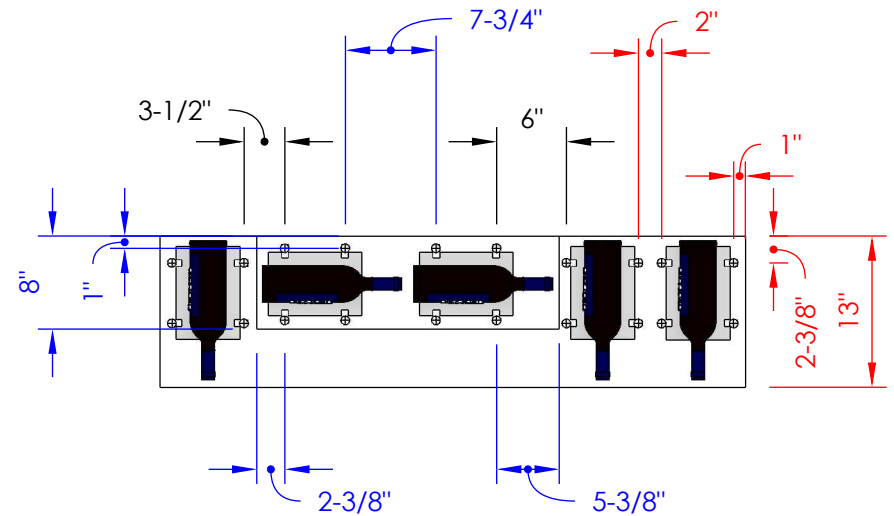

# Float Racking: Minimum Spacing Between Bottles & Columns

## Elevation

ALL MEASUREMENTS ARE FROM CENTER OF CLIP

## Plan View

**DIMENSIONS IN RED = NECK FORWARD RACKING**  
**DIMENSIONS IN BLUE = LABEL FORWARD RACKING**  
**DIMENSIONS IN BLACK = LABEL FORWARD RACKING MEETING NECK FORWARD RACKING**

ALL MEASUREMENTS ARE FROM CENTER OF MOUNTING LOCATION